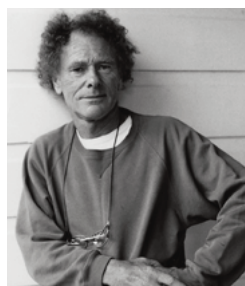

10 July – 5 September 2010

RAINBOW WARRIORS AND REMAINDERS

Photographs by Gil Hanly and memorabilia loaned by Greenpeace NZ and private collections | Curated by Scott Pothan

BLAST!

Sponsor
The Northern Advocate
Lopdell House Gallery